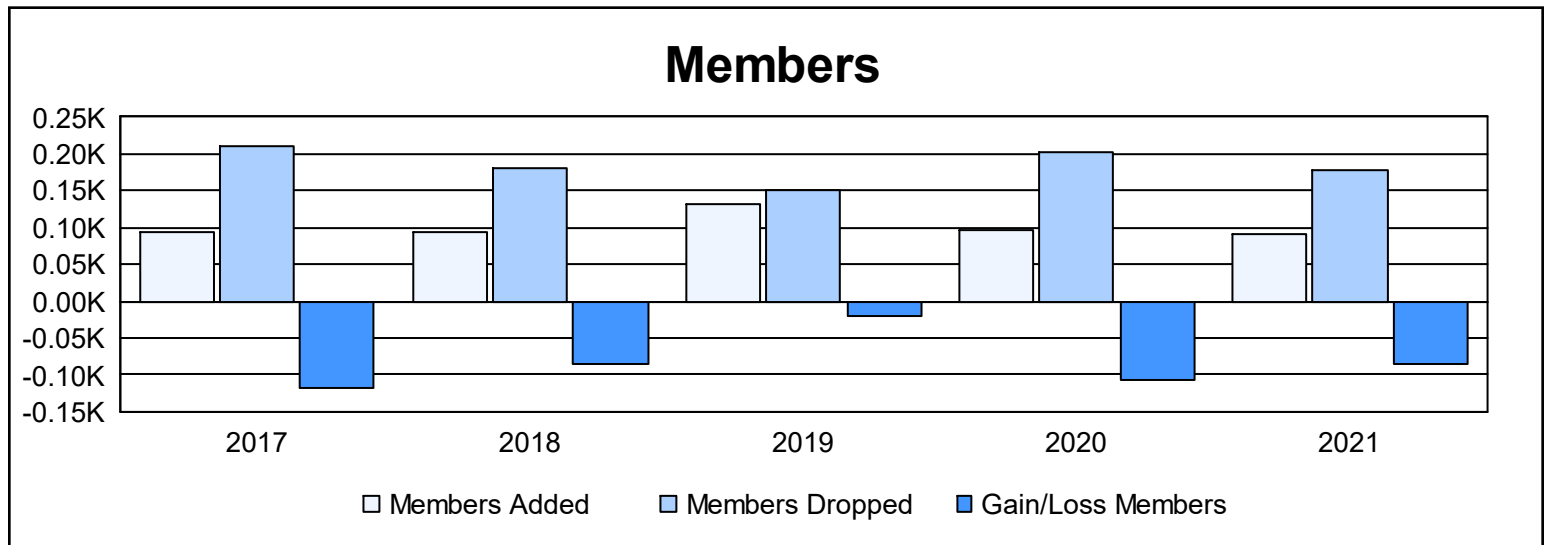

Year	New Clubs	Dropped Clubs	Gain/ Loss Clubs	New Members	Charter Members	Reinstate Members	Transfer Members	Total Member Added	Total Members Dropped	Gain/ Loss Members
2016-2017	0	1	-1	81	1	0	12	94	211	-117
2017-2018	0	1	-1	90	0	1	3	94	180	-86
2018-2019	1	2	-1	102	20	1	9	132	152	-20
2019-2020	0	2	-2	91	0	1	5	97	203	-106
2020-2021	1	3	-2	58	28	2	3	91	177	-86
<b>Average</b>	<b>0</b>	<b>2</b>	<b>-1</b>	<b>84</b>	<b>10</b>	<b>1</b>	<b>6</b>	<b>102</b>	<b>185</b>	<b>-83</b>

### Membership Composition June 2021 Cumulative