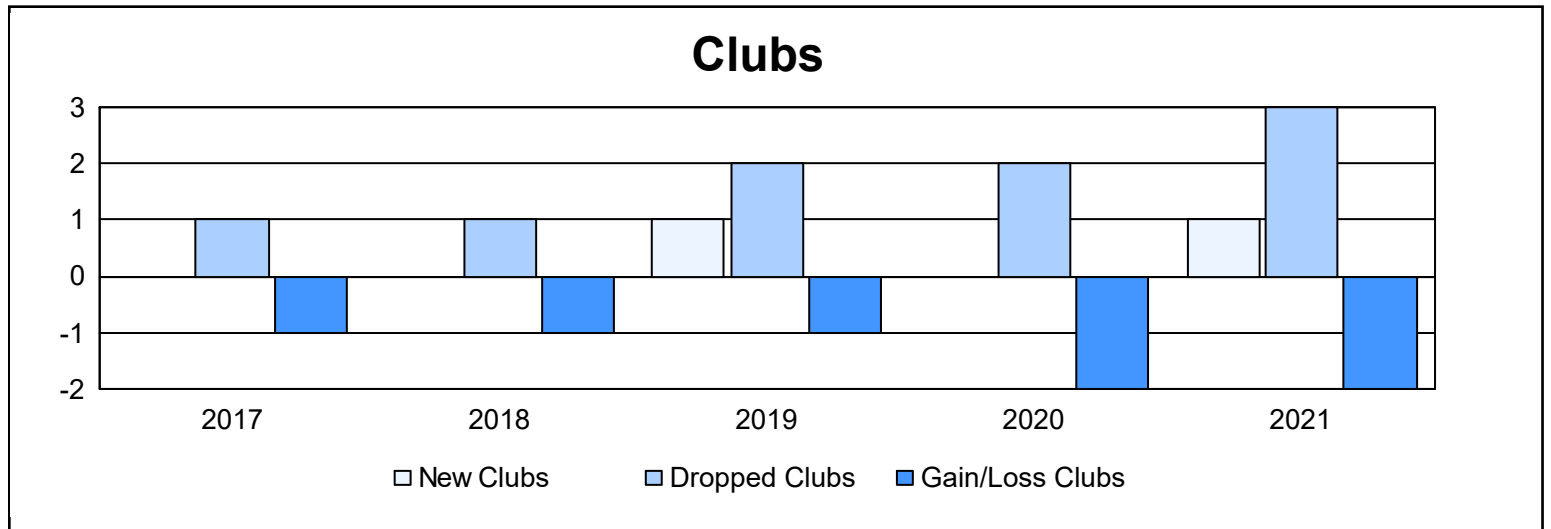

Year	New Clubs	Dropped Clubs	Gain/ Loss Clubs	New Members	Charter Members	Reinstate Members	Transfer Members	Total Member Added	Total Members Dropped	Gain/ Loss Members
2016-2017	0	1	-1	81	1	0	12	94	211	-117
2017-2018	0	1	-1	90	0	1	3	94	180	-86
2018-2019	1	2	-1	102	20	1	9	132	152	-20
2019-2020	0	2	-2	91	0	1	5	97	203	-106
2020-2021	1	3	-2	58	28	2	3	91	177	-86
<b>Average</b>	<b>0</b>	<b>2</b>	<b>-1</b>	<b>84</b>	<b>10</b>	<b>1</b>	<b>6</b>	<b>102</b>	<b>185</b>	<b>-83</b>

### Membership Composition June 2021 Cumulative