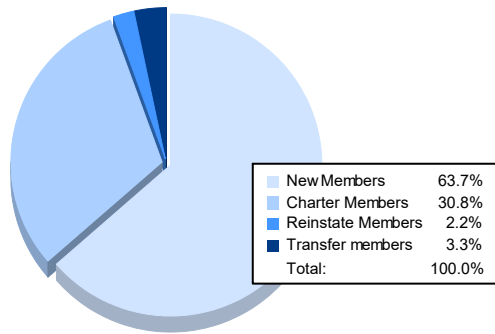

Year	New Clubs	Dropped Clubs	Gain/ Loss Clubs	New Members	Charter Members	Reinstate Members	Transfer Members	Total Member Added	Total Members Dropped	Gain/ Loss Members
2016-2017	0	1	-1	81	1	0	12	94	211	-117
2017-2018	0	1	-1	90	0	1	3	94	180	-86
2018-2019	1	2	-1	102	20	1	9	132	152	-20
2019-2020	0	2	-2	91	0	1	5	97	203	-106
2020-2021	1	3	-2	58	28	2	3	91	177	-86
<b>Average</b>	<b>0</b>	<b>2</b>	<b>-1</b>	<b>84</b>	<b>10</b>	<b>1</b>	<b>6</b>	<b>102</b>	<b>185</b>	<b>-83</b>

### Membership Composition June 2021 Cumulative